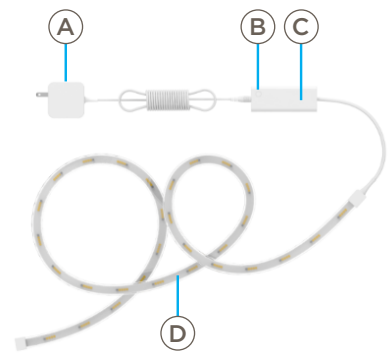

Dimensions and Weights

	Length	Width	Height	Weight
Direct Connect Light Strip	78.74in (2m)	0.65in (16.5mm)	0.17in (4.5mm)	0.31lbs (142g)

	Length	Width	Height	Weight
Direct Connect Light Strip Extension	39.37in (1m)	0.65in (16.5mm)	0.17in (4.5mm)	0.56lbs (71g)

Hardware

Operating Temperature	32°F to 104°F (0°C to 40°C)
Storage Temperature	-13°F to 140°F (-25°C to 60°C)
View Angle	120°
Environment (Wet, Dry, Damp)	Dry
Indoor/Outdoor	Indoor
IP Rating	IP20

Electrical

Start Time	<1.5s
Power Factor	>0.7
Input Power	22.5W (Light Strip) / 12W (Extension)
Flicker	<30% @ 20% and 100% dimming level
Audible Noise	20dB @ 30cm

Controls

Dimmable	Yes
Tunable	Yes
Dimmer Type	Dimmable through Cync App, Cync Remotes and Cync Dimmers
Wireless	Yes
Wireless Protocol	Wi-Fi (2.4 GHz) and BLE
Mobile Compatibility	Works with iOS 13 and above and Android 9 and above
Voice Assistant Compatibility	Works with Google Home and Amazon Alexa

Reliability and Warranty

Warranty	3 Years
Warranty Operating Conditions	<table border="0"> <tr> <td>Operating Voltage</td> <td>120Vac, 60Hz</td> </tr> <tr> <td>Operating Temperature</td> <td>32°F to 104°F (0°C to 40°C)</td> </tr> <tr> <td>Operating Humidity</td> <td>RH < 80% 32°C</td> </tr> </table>

Certifications

Safety Listing	UL153 and cUL153
Safety Listing (Adapter)	UL1310 and cUL1310
Lighting Facts	Yes
CEC Certification	Title 20
RoHS	Compliant

Device Overview

- A Outlet
- B On/Off Button
- C Control Box
- D Light Strip Body