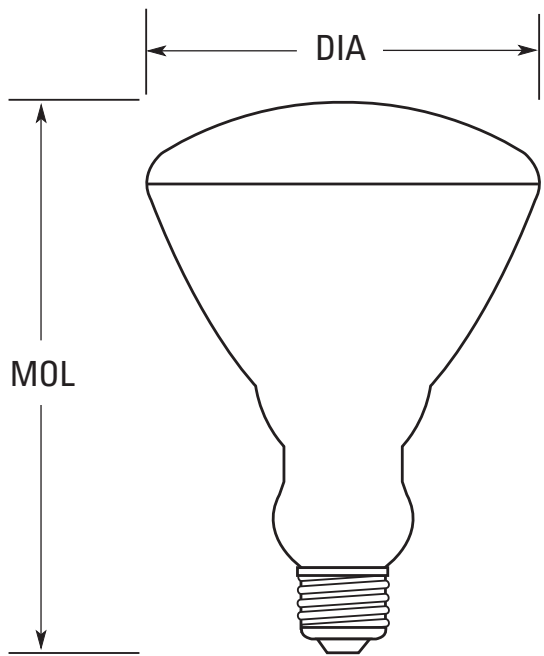

**Same overall length and width** as standard reflector lamps.

**Ideal indoor lamp** solution for high ceilings and track lighting.

**Available in** R20, 30 and 40; popular wattages.

## Lamp Dimensions

**GE Lighting**