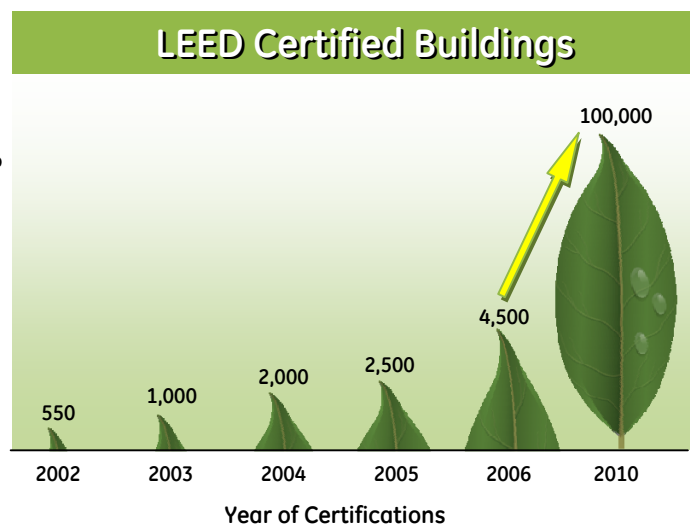

LEED®

Leadership in Energy and Environmental Design

LEED® is a voluntary Green Building standard created by the U.S. Green Building Council (USGBC), an independent environmental advocacy organization in Washington DC. LEED-NC (New Construction) was the first LEED standard. LEED-EB (Existing Buildings) is a voluntary Green Building standard written for the operation and maintenance of existing buildings.

What is the USGBC?

- A non-profit community of leaders working to promote environmentally sustainable buildings

What is LEED® and why is it important?

- Certification rating for various building types
- Accelerates adoption of sustainable buildings
- Implements universally understood performance criteria

Who uses LEED®?

- Facility Managers
- Real Estate Professionals
- Engineers
- Construction Managers
- Specifiers (Architects, Interior Designers)
- Contractors
- Government Officials

Why obtain LEED Certification?

- Be recognized for a commitment to environmental sustainability by community, company, shareholders and industry
- Receive third party validation
- Qualify for a growing number of government incentives (state and local)

GE is a USGBC member

To learn how GE lighting and electrical products can earn valuable certification points towards LEED® accreditation, see the reverse of this document that identifies the NEW GE Consumer & Industrial Environmental Information Center web site.