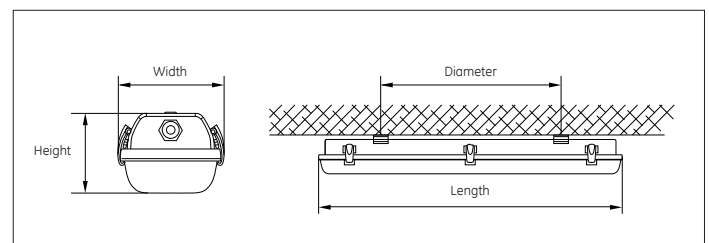

MARINER 5

New waterproof fitting for T5 lamps & electronic ballast

DATA SHEET

General description

Slim profile, single and twin lamp versions for installations where effective protection against contamination from water or accidental damage are major considerations for the end-user. Plus the appealing design makes it suitable for applications in both commercial and residential environments as well as industrial environments.

Cable gland

Polypropylene and silicon rubber (cable diameter 7-9 mm).

Dimensions

Lamp qty & type	Diameter (mm)	Length (mm)	Height (mm)	Width (mm)
1 X F14 T5	375	610	80	62
2 X F14 T5	375	610	80	104
1 X F28 T5	799	1210	80	62
2 X F28 T5	799	1210	80	104
1 X F35 T5	960	1510	80	62
2 X F35 T5	960	1510	80	104
1 X F49 T5	960	1510	80	62
2 X F49 T5	960	1510	80	104
1 X F54 T5	799	1210	80	62
2 X F54 T5	799	1210	80	104
1 X F80 T5	960	1510	80	62