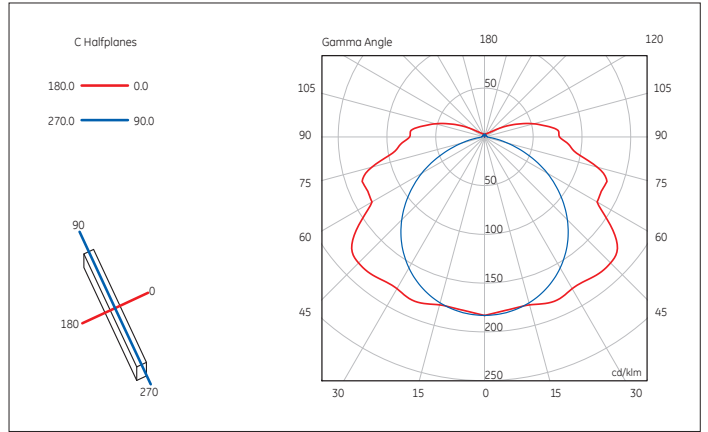

Photometric data

1 x 28W

2 x 28W

Product specification

CEI 34.21 / EN 60598 – 220-240V/50-60Hz - Class I – IP65

Watt (W)	Description	Lamp qty & type	Weight (kg)	Pack qty	Product code
14W	MARINER 5 1x14W EB	1 x F14W/T5	0.73	1	76968
14W	MARINER 5 2x14W EB	2 x F14W/T5	1.00	1	76969
28W	MARINER 5 1x28W EB	1 x F28W/T5	1.18	1	76970
28W	MARINER 5 2x28W EB	2 x F28W/T5	1.70	1	76971
35W	MARINER 5 1x35W EB	1 x F35W/T5	1.38	1	76972
35W	MARINER 5 2x35W EB	2 x F35W/T5	2.00	1	76973
49W	MARINER 5 1x49W EB	1 x F49W/T5	1.40	1	76974
49W	MARINER 5 2x49W EB	2 x F49W/T5	2.01	1	76975
54W	MARINER 5 1x54W EB	1 x F54W/T5	1.19	1	76976
54W	MARINER 5 2x54W EB	2 x F54W/T5	1.70	1	76977
80W	MARINER 5 1x80W EB	1 x F80W/T5	1.45	1	76978

Luminaire supplied without lamp