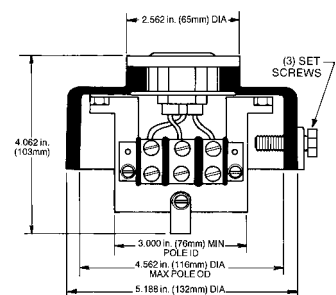

DECORATIVE POST TOP ACCESSORIES

REFER TO ACCESSORY INDEX TO MATCH ACCESSORY WITH PRODUCT.
ILLUSTRATIONS SHOWN ARE TYPICAL REPRESENTATIONS.

LADDER REST

- **LR-TC**
  Heavy cast aluminum for 3-inch (76mm) OD pole
  For decorative use only

LINE SURGE PROTECTOR, EXPULSION TYPE

- **35-411749R01**
  Can be added to many fixture terminal boards.
  (Terminal Board not included.)

MOUNTING BRACKET (For PE)

- **MB-PECTL**
  With locking-type receptacle for use with photoelectric control
  (Remove bracket to use with conduit.)

PHOTOELECTRIC CONTROL

- **PEC0TL**
  120, 208, 240, 277, Multivolt—Turn and Lock
- **PEC1TL**
  120 volt—Turn and Lock
- **PEC5TL**
  480 volt—Turn and Lock

POLE TOP ADAPTER (For PE Receptacle)

- **PTA-PECTL**

PTA-PECTL

SHORTING CAP (With standard three-prong plug)

- **SCCL-PECTL**

UPLIGHT SHIELD

- **ULS-L3ED**