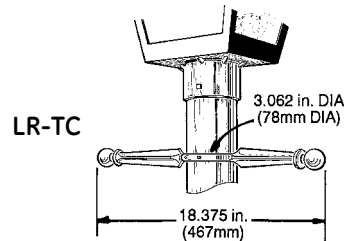

ILSH-TC

DECORATIVE POST TOP ACCESSORIES

REFER TO ACCESSORY INDEX TO MATCH ACCESSORY WITH PRODUCT.
ILLUSTRATIONS SHOWN ARE TYPICAL REPRESENTATIONS.

LADDER REST

- **LR-TC**
  Heavy cast aluminum for 3-inch (76mm) OD pole
  For decorative use only

LINE SURGE PROTECTOR, EXPULSION TYPE

- **35-411749R01**
  Can be added to many fixture terminal boards.
  (Terminal Board not included.)