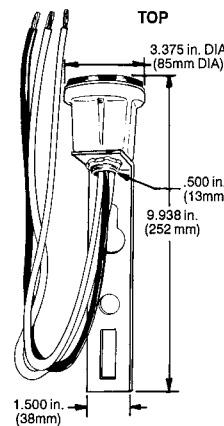

MB-PECTL

MOUNTING BRACKET (For PE)

- **MB-PECTL**
  With locking-type receptacle for use with photoelectric control
  (Remove bracket to use with conduit.)