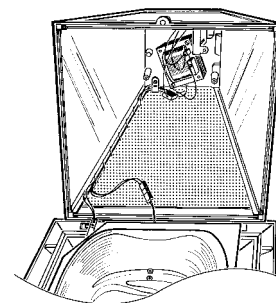

ILSH-PM
FOR PM17