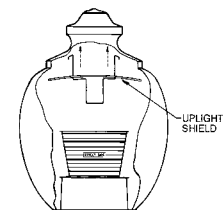

UPLIGHT SHIELD

- **ULS-L3ED**

ULS-L3ED