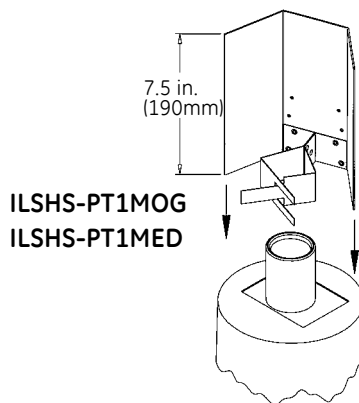

CRNBBL-T2H  
CROWN AND RIB

CROWN

CROWN AND RIB

CROWN AND RIB

## INTERNAL LIGHT SHIELD

- **ILSHS-PT1M0G – Mogul Base Socket**  
House Side  
Fits AM8, AM9, EDV
- **ILSHS-PT1MED – Medium Base Socket**  
House Side
- **ILSH-PM**  
House Side
- **ILSS-TC**  
Street Side-Perforated aluminum  
(This shield is similar in appearance, but not in size, to house side shield. They are not interchangeable.)
- **ILSH-TC**  
House Side-Perforated aluminum
- **ILSTSS-TCH**  
Solid Uplight Shield for Torch
- **ILSTSP-TCH**  
Perforated Uplight Shield for Torch