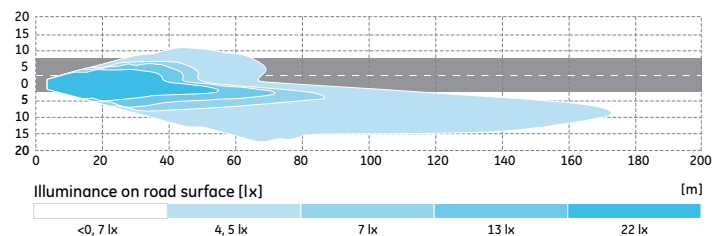

GE NIGHTHAWK™ XENON