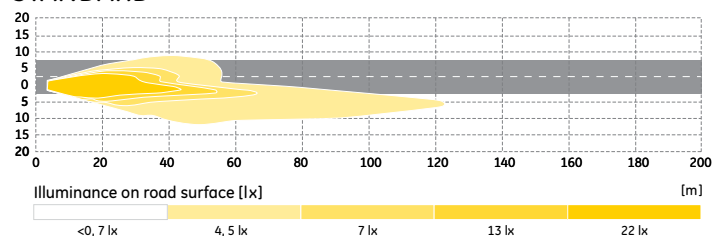

BRIGHT, WHITE LIGHT FOR AN EXCEPTIONAL EXPERIENCE

GE NIGHTHAWK™ XENON headlamps are DOT compliant and easily install in minutes. Additionally, they operate on standard 12-volt power, and there are no costly or complex power converters to install.

Optimized for breakthrough performance.

GE NIGHTHAWK™ XENON lamps incorporate several technological advances at once:

- Generate more light output by using an ultra-fine filament and specialized coating system.
- Achieve maximum light output through a Xenon gas charge.
- Produce crisp, bright white light that is closer to daylight.

Up to 120% more light on the road.*

Imagine driving down a narrow, twisting road. With GE NIGHTHAWK™ XENON, there is significantly more light than our standard halogen headlamps. That's the extra margin of confidence that everyone, from enthusiast to Sunday driver, can appreciate and enjoy.

Product Code	Lamp Description	Lamps/ Card	Cards/ Inner	Cards/ Master
69861	9003 NHX/BP2	2	3	12
69862	9005 NHX/BP2	2	3	12
69863	9006 NHX/BP2	2	3	12
69864	9007 NHX/BP2	2	3	12
69587	H1 NHX/BP2	2	3	12
69858	H4 NHX/BP2	2	3	12
69860	H7 NHX/BP2	2	3	12
69865	H11 NHX/BP2	2	3	12

GE NIGHTHAWK™ XENON

*GE NIGHTHAWK™ XENON headlamps focus up to 120% more light on the road - flux projected to area with more than 15,000 candelas in light intensity compared to a standard halogen headlamp bulb. Specific light levels vary by bulb type and headlamp assembly.

STANDARD

Look to replace headlamps in pairs to ensure uniform light and life performance.

To learn more about GE NIGHTHAWK™ XENON, speak to your GE Automotive Representative today or call **1-800-GE LAMPS** or go to **www.gelighting.com**.