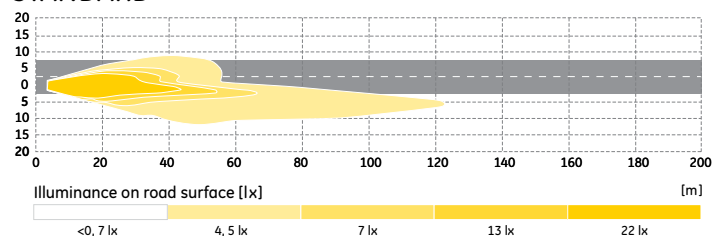

BRIGHT, WHITE LIGHT FOR AN EXCEPTIONAL EXPERIENCE

GE NIGHTHAWK™ XENON headlamps are DOT compliant and easily install in minutes. Additionally, they operate on standard 12-volt power, and there are no costly or complex power converters to install.

Optimized for breakthrough performance.

GE NIGHTHAWK™ XENON lamps incorporate several technological advances at once:

- Generate more light output by using an ultra-fine filament and specialized coating system.
- Achieve maximum light output through a Xenon gas charge.
- Produce crisp, bright white light that is closer to daylight.

Up to 120% more light on the road.*

Imagine driving down a narrow, twisting road. With GE NIGHTHAWK™ XENON, there is significantly more light than our standard halogen headlamps. That's the extra margin of confidence that everyone, from enthusiast to Sunday driver, can appreciate and enjoy.

Product Code	Lamp Description	Lamps/ Card	Cards/ Inner	Cards/ Master
69861	9003 NHX/BP2	2	3	12
69862	9005 NHX/BP2	2	3	12
69863	9006 NHX/BP2	2	3	12
69864	9007 NHX/BP2	2	3	12
69587	H1 NHX/BP2	2	3	12
69858	H4 NHX/BP2	2	3	12
69860	H7 NHX/BP2	2	3	12
69865	H11 NHX/BP2	2	3	12

GE NIGHTHAWK™ XENON

*GE NIGHTHAWK™ XENON headlamps focus up to 120% more light on the road - flux projected to area with more than 15,000 candelas in light intensity compared to a standard halogen headlamp bulb. Specific light levels vary by bulb type and headlamp assembly.

STANDARD

Look to replace headlamps in pairs to ensure uniform light and life performance.

To learn more about GE NIGHTHAWK™ XENON, speak to your GE Automotive Representative today or call **1-800-GE LAMPS** or go to **www.gelighting.com**.