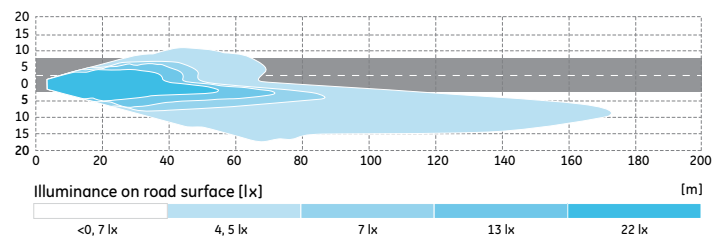

GE NIGHTHAWK™ XENON