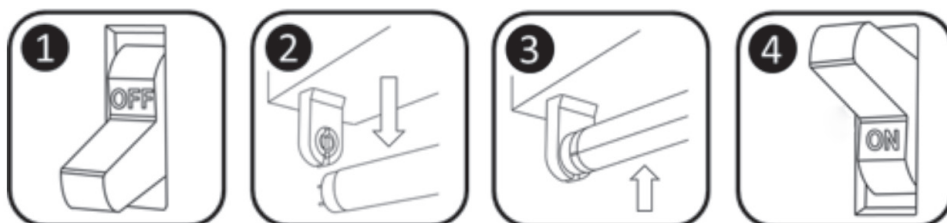

LED 18/T8 PHF 4ft/865 BX1/10
LED 25/T8 PHF 5ft/830 BX1/10
LED 25/T8 PHF 5ft/840 BX1/10
LED 25/T8 PHF 5ft/865 BX1/10

LED T8 Tubes of equivalent dimensions are suitable to replace 16/18W 2ft, 32/36W 4ft or 51/58W 5ft fluorescent T8 lamps in luminaires containing standard non-shunted G13 (medium bi-pin) lamp holders.

BEFORE YOU BEGIN

to install the LED T8 tube, please read the entire installation guide carefully.

Product is not intended to be used with dimmers and emergency light luminaires. This LED T8 tube is designed for use with electronic control gear, it is not suitable for direct connection to mains. This LED T8 tube is not suitable for direct replacement of linear fluorescent lamp in luminaires where two lamps are connected in series with one conventional control gear.

WARNING Risk of Electric Shock. Disconnect power before installation of the product.

Do not disassemble this product and replace any LED or other internal components. When the light source reaches its end of life the whole tube shall be replaced.

Retrofit / Electronic Ballast System

1) Turn power off by disconnecting the supply voltage
2) Remove current fluorescent lamps and dispose of them properly based on local regulations
3) Check fluorescent socket for damage. If damaged replace with one of the exact configuration and rating. Insert T8 LED lamp
4) Turn power back on and check for proper operation

This lamp is designed for general lighting service (excluding for example explosive atmospheres).

This lamp may not be suitable for use in all applications where a traditional fluorescent lamp has been used. The temperature range of this lamp is more restricted. In cases of doubt regarding the suitability of the application the manufacturer of this lamp should be consulted.

Lamp suitable for high frequency operation

Dimming not allowed

Lamp not suitable for emergency operation

Lamp to be used in dry conditions or in a luminaire that provides protection

Processing of electric and electronic equipment at the end of their service life. This symbol indicates that the product must not be processed with household waste. It must be brought to an electric and electronic waste collection point for recycling and disposal. Please contact your municipality, local waste disposal centre or the store where the product was purchased.