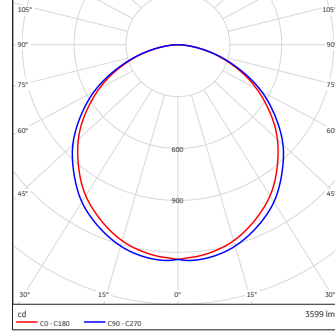

Specification of the set (2 kits/ set)

Set for 2*2 Edgelit panel

Set for 1*4 Edgeli panel

Components	Material / size	Qty pcs	Material / size	Qty pcs
Stainless Steel Hook	SPCCT=2	4	SPCCT=2	4
Sling (Wire)	SUS304 Main (adjustable) wire length: 1400 mm Separate wire length 560 mm	2	SUS304 Main (adjustable) wire length: 1400 mm Separate wire length 310 mm	2
Self-tapping screw	SUS304 M4*6	8	SUS304 M4*6	8

Photometric data

2x2 panel

Wide distribution

Medium distribution

1x4 panel

Wide distribution

Medium distribution

Photometry is based on LM79