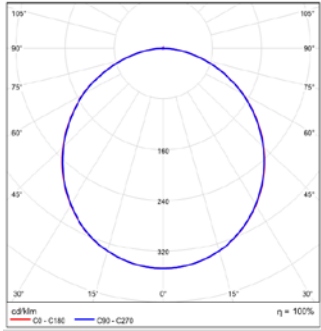

Specification of the set (2 kits/ set)

Set for 2*2 Edgelit panel

Set for 1*4 Edgeli panel

Components	Material / size	Qty pcs	Material / size	Qty pcs
Stainless Steel Hook	SPCCT=2	4	SPCCT=2	4
Sling (Wire)	SUS304 Main (adjustable) wire length: 1400 mm Separate wire length 560 mm	2	SUS304 Main (adjustable) wire length: 1400 mm Separate wire length 310 mm	2
Self-tapping screw	SUS304 M4*6	8	SUS304 M4*6	8

Photometric data

2x2 panel

Wide distribution

Medium distribution

1x4 panel

Wide distribution

Medium distribution

Photometry is based on LM79