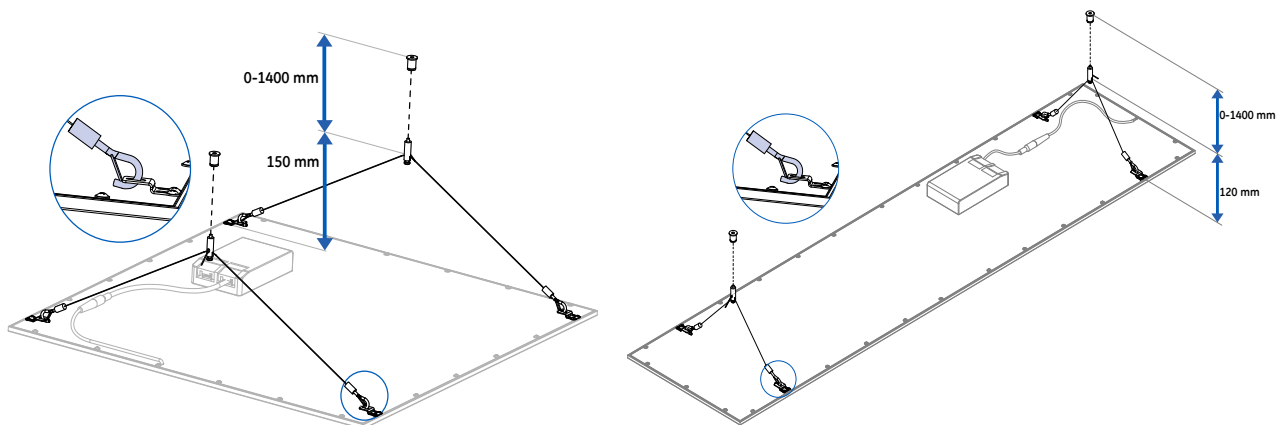

Ajustable Accessories

93055986* SUSP KIT 2X2 LED PANEL 1SET DS

93060876* SUSP KIT 1X4 LED PANEL 1SET DS

* to be ordered separately

Specifications

Input Voltage (AC) (V)	220...240
Power Consumption (typical) (W)	30
Input Frequency (Hz)	50/60
Power Factor	Min 0.9
CCT (Correlated color temp.) (K)	4000 and 6500
CRI (color rendering index)	Min 80
Control	n/a
Ceilings	T Grid Lay-In or suspended
Life (h)	50000
Lumen Maintenance	L70@B50
Warranty period	5 years (20 000 hours)
Files Available	LM79, LM80,TM21, IES, LDT
Panel Dimension (mm)	595*595*10 / 295*1195*10
Driver Dimension (mm)	135*84*30.5
Total Weight (Kg)	3,3 / 3,2
Panel weight (Kg)	3,1 / 3,1
Driver weight (Kg)	0,2 / 0,1
Operating Temperature range °C	-10C .. +40C degree
Humidity (Non condensing)	20 to 80 % Non-condensing, dry location
Storage Temperature Range	-40 degree C..+60 degree C
Isolation Class	Class II
IP rating (general panel)	IP40
IP rating Driver	IP20
Product color / Material	RAL 9010 Powder coated AL profile frame. Back plate: Thin coated steel or white powder coated.
Waveguide	PMMA
Diffuser material	PG-383

Dimensions (mm)

1x4 panel

2x2 panel

ADJUSTABLE NON-POWERFEED CEILING ASSEMBLY KIT

We offer suspension kit to hang the Edgelit light fixtures from the ceiling. Our adjustable cable set contains 2 kits of hooks, cables and self tapping screws. This set ensures that the fixture is mounted securely.

Specification of the set (2 kits/ set)

Set for 2*2 Edgelit panel

Set for 1*4 Edgeli panel

Components	Material / size	Qty pcs	Material / size	Qty pcs
Stainless Steel Hook	SPCCT=2	4	SPCCT=2	4
Sling (Wire)	SUS304 Main (adjustable) wire length: 1400 mm Separate wire length 560 mm	2	SUS304 Main (adjustable) wire length: 1400 mm Separate wire length 310 mm	2
Self-tapping screw	SUS304 M4*6	8	SUS304 M4*6	8