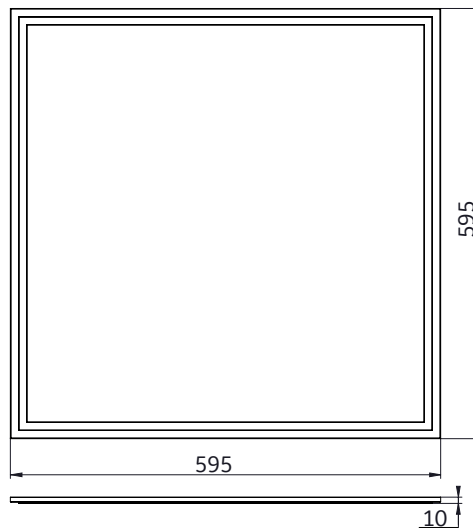

Dimensions (mm)

1x4 panel

2x2 panel

ADJUSTABLE NON-POWERFEED CEILING ASSEMBLY KIT

We offer suspension kit to hang the Edgelit light fixtures from the ceiling. Our adjustable cable set contains 2 kits of hooks, cables and self tapping screws. This set ensures that the fixture is mounted securely.

Specification of the set (2 kits/ set)

Components	Material / size	Qty pcs	Material / size	Qty pcs
Stainless Steel Hook	SPCCT=2	4	SPCCT=2	4
Sling (Wire)	SUS304 Main (adjustable) wire length: 1400 mm Separate wire length 560 mm	2	SUS304 Main (adjustable) wire length: 1400 mm Separate wire length 310 mm	2
Self-tapping screw	SUS304 M4*6	8	SUS304 M4*6	8