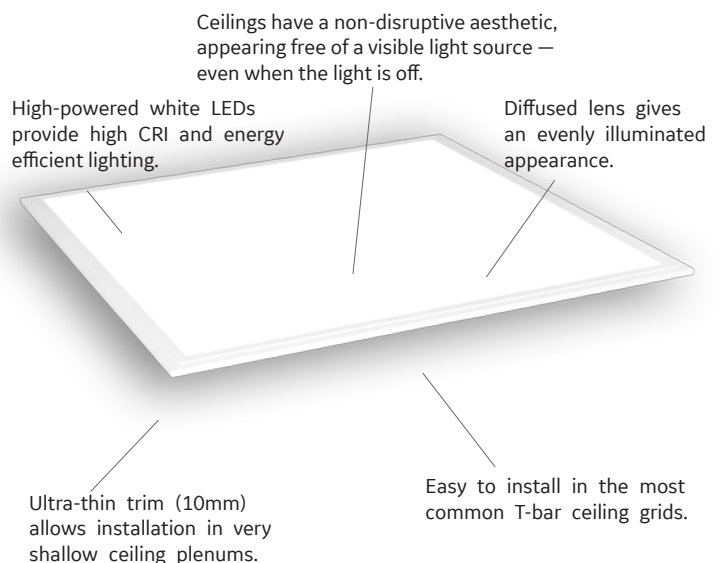

Uniform illuminated surface

- No visible diodes or glare
- Superior performance
- Broad uniform light distribution, reducing the number of luminaires needed to light a space

Slim profile

- Can be used in ceilings with limited space

Easy to install into 600mm*600mm / 300mm*1200mm, 15mm or 24mm exposed tee grid ceilings

Application areas

General lighting

Retail

Office

Education

Healthcare

Basic data

Ajustable Accessories

93055986* SUSP KIT 2X2 LED PANEL 1SET DS

93060876* SUSP KIT 1X4 LED PANEL 1SET DS

* to be ordered separately

Specifications

Input Voltage (AC) (V)	220...240
Power Consumption (typical) (W)	30
Input Frequency (Hz)	50/60
Power Factor	Min 0.9
CCT (Correlated color temp.) (K)	4000 and 6500
CRI (color rendering index)	Min 80
Control	n/a
Ceilings	T Grid Lay-In or suspended
Life (h)	50000
Lumen Maintenance	L70@B50
Warranty period	5 years (20 000 hours)
Files Available	LM79, LM80,TM21, IES, LDT
Panel Dimension (mm)	595*595*10 / 295*1195*10
Driver Dimension (mm)	135*84*30.5
Total Weight (Kg)	3,3 / 3,2
Panel weight (Kg)	3,1 / 3,1
Driver weight (Kg)	0,2 / 0,1
Operating Temperature range °C	-10C .. +40C degree
Humidity (Non condensing)	20 to 80 % Non-condensing, dry location
Storage Temperature Range	-40 degree C..+60 degree C
Isolation Class	Class II
IP rating (general panel)	IP40
IP rating Driver	IP20
Product color / Material	RAL 9010 Powder coated AL profile frame. Back plate: Thin coated steel or white powder coated.
Waveguide	PMMA
Diffuser material	PG-383