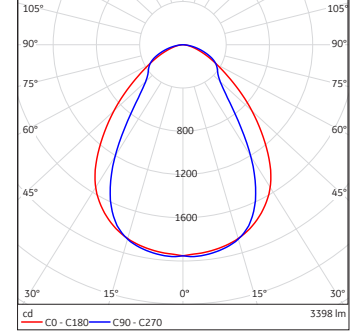

Specification of the set (2 kits/ set)

Set for 2*2 Edgelit panel

Set for 1*4 Edgeli panel

Components	Material / size	Qty pcs	Material / size	Qty pcs
Stainless Steel Hook	SPCCT=2	4	SPCCT=2	4
Sling (Wire)	SUS304 Main (adjustable) wire length: 1400 mm Separate wire length 560 mm	2	SUS304 Main (adjustable) wire length: 1400 mm Separate wire length 310 mm	2
Self-tapping screw	SUS304 M4*6	8	SUS304 M4*6	8

Photometric data

2x2 panel

Wide distribution

Medium distribution

1x4 panel

Wide distribution

Medium distribution

Photometry is based on LM79