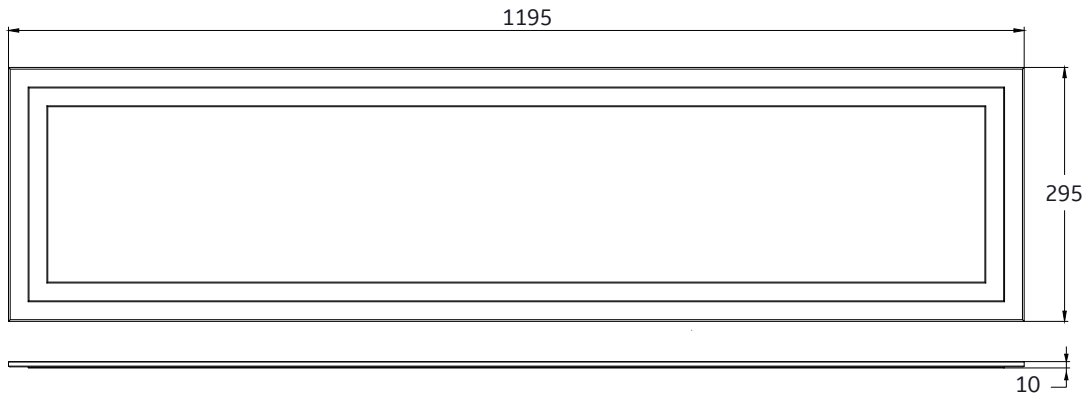

Dimensions (mm)

1x4 panel

2x2 panel