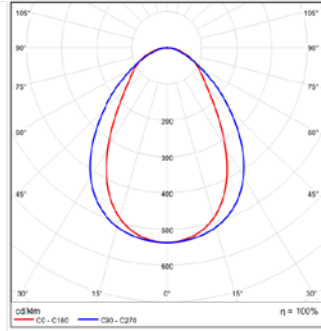

Specification of the set (2 kits/ set)

Set for 2*2 Edgelit panel

Set for 1*4 Edgeli panel

Components	Material / size	Qty pcs	Material / size	Qty pcs
Stainless Steel Hook	SPCCT=2	4	SPCCT=2	4
Sling (Wire)	SUS304 Main (adjustable) wire length: 1400 mm Separate wire length 560 mm	2	SUS304 Main (adjustable) wire length: 1400 mm Separate wire length 310 mm	2
Self-tapping screw	SUS304 M4*6	8	SUS304 M4*6	8

Photometric data

2x2 panel

Wide distribution

Medium distribution

1x4 panel

Wide distribution

Medium distribution

Photometry is based on LM79