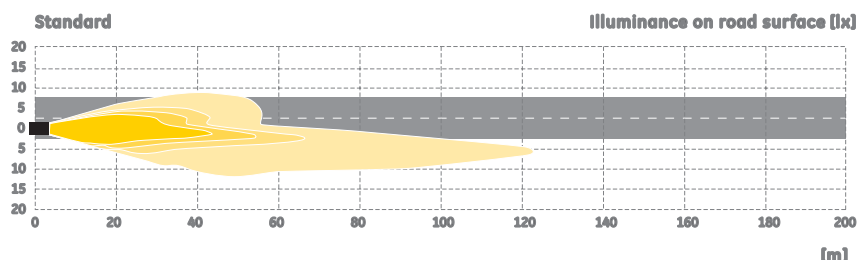

# Sportlight

Intense blue-white light  
up to 50% more light on the road

GE imagination at work

# GE Sportlight™ headlights feature an advanced blue coating which produces stylish, blue-white light.

- Higher visibility in peripheral viewing
- Better visibility in extreme weather conditions
- H4, H7 types have attractive silver top