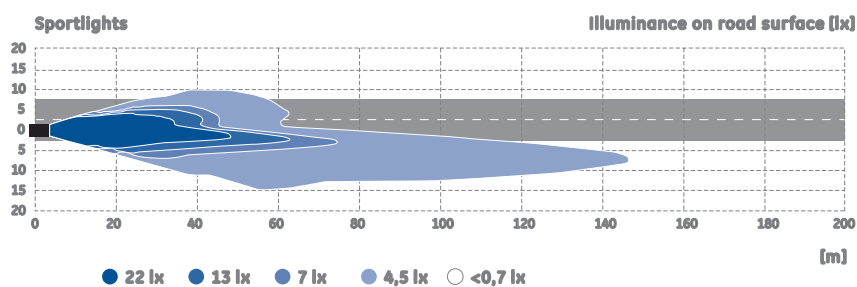

GE Sportlight™ headlights feature an advanced blue coating which produces stylish, blue-white light.

- Higher visibility in peripheral viewing
- Better visibility in extreme weather conditions
- H4, H7 types have attractive silver top

SKU	Description	Pack structure	EAN code
79298	50440SPU H4 SPORTLIGHT 12V 60/55W P43t	2/12/48 display	0043168792981
97132	50440SPU H4 SPORTLIGHT 12V 60/55W P43t	2/20 blister	0043168971324
79299	58520SPU H7 SPORTLIGHT 12V 55W PX26d	2/16/64 display	0043168792998
97131	58520SPU H7 SPORTLIGHT 12V 55W PX26d	2/20 blister	0043168971317
90761	50310NHSU H1 SPORTLIGHT 12V 55W P14,5s	2/16/64 display	0043168907613
73343	50310NHSU H1 SPORTLIGHT 12V 55W P14,5s	2/20 blister	0043168733434
79304	53810NHSU HB3 SPORTLIGHT 12V 60W P20d	2/12/48 display	0043168793049
79303	53820NHSU HB4 SPORTLIGHT 12V 51W P22d	2/12/48 display	0043168793032
45690	1057NH SPORTLIGHT 12V P21W BA15s	1/10/200	0043168456906
45348	1057NH SPORTLIGHT 12V P21W BA15s	10/200	0043168453486
45687	1077NH SPORTLIGHT 12V P21/5W BAY15d	1/10/200	0043168456876
45346	1077NH SPORTLIGHT 12V P21/5W BAY15d	10/200	0043168453462
45685	2619NH SPORTLIGHT 12V R5W BA15s	1/10/200	0043168456852
45342	2619NH SPORTLIGHT 12V R5W BA15s	10/200	0043168453424
45684	2641NH SPORTLIGHT 12V R10W BA15s	1/10/200	0043168456845
45337	2641NH SPORTLIGHT 12V R10W BA15s	10/200	0043168453370
76108	501NH SPORTLIGHT 12V W5W W2,1x9,5d	10/200	0043168761086

For more information please visit www.gelighting.com/EU.

and General Electric are both registered trademarks of the General Electric Company

GE Lighting is constantly developing and improving its products. For this reason, all product descriptions in this brochure are intended as a general guide, and we may change specifications time to time in the interest of product development, without prior notification or public announcement. All descriptions in this publication present only general particulars of the goods to which they refer and shall not form part of any contract. Data in this guide has been obtained in controlled experimental conditions. However, GE Lighting cannot accept any liability arising from the reliance on such data to the extent permitted by law.