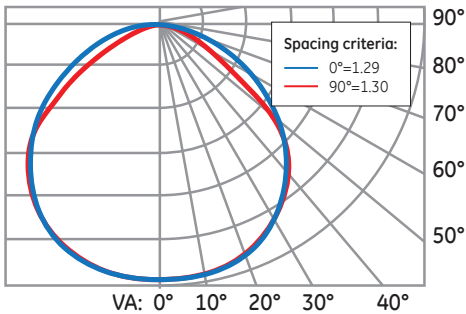

## Photometric data

Polar Candela Distribution 120° Diffused Full Beam Angle

Polar Candela Distribution 90° Full Beam Angle

Polar Candela Distribution 55° Full Beam Angle