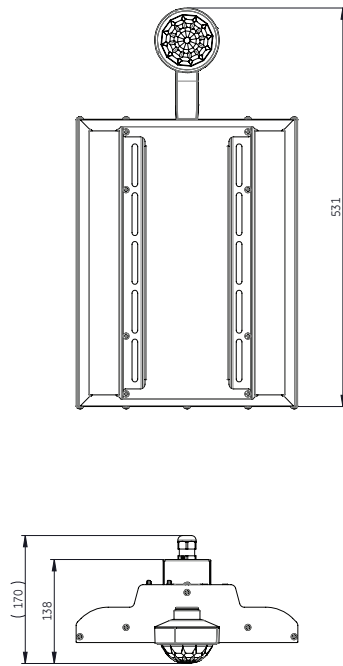

Lens Type	Mounting Height	Space Type
120° diffused	Below 6 m	Open floor plan
90°	Any	Open floor plan
55°	Any	Low or High Bay Racked Aisles

## Mounting options

Mounting options	Image	Order logic code								
<p><b>Standard Chain/Cable Mount</b> Available on all fixture configurations (chain not included). Y-Cable w/hook can be ordered as an accessory.</p>		<p>ST = Standard</p>								
<p><b>Trunking bracket</b> ABV1TKIT (2 per luminaire) 93027604</p>		<p><b>Rod suspension bracket</b> ABV1RKIT (2 per luminaire) (rod and fixing nuts not supplied) 93027605</p>								
<p><b>Y-Cable w/hook (optional)</b> Use with Standard Mounting Option only. Order separately. Price adder per pair. 1.5 m, 3 m, 4.5 m, 6 m lengths available.</p>		<table border="1"> <tbody> <tr> <td>ABHG-YCABLEHOOK1500MMPAIR</td> <td>13498</td> </tr> <tr> <td>ABHG-YCABLEHOOK3000MMPAIR</td> <td>13499</td> </tr> <tr> <td>ABHG-YCABLEHOOK4500MMPAIR</td> <td>13504</td> </tr> <tr> <td>ABHG-YCABLEHOOK6000MMPAIR</td> <td>13508</td> </tr> </tbody> </table>	ABHG-YCABLEHOOK1500MMPAIR	13498	ABHG-YCABLEHOOK3000MMPAIR	13499	ABHG-YCABLEHOOK4500MMPAIR	13504	ABHG-YCABLEHOOK6000MMPAIR	13508
ABHG-YCABLEHOOK1500MMPAIR	13498									
ABHG-YCABLEHOOK3000MMPAIR	13499									
ABHG-YCABLEHOOK4500MMPAIR	13504									
ABHG-YCABLEHOOK6000MMPAIR	13508									

## Dimensions [mm]

1-Module

1-Module with sensor

2-Module

2-Module with sensor