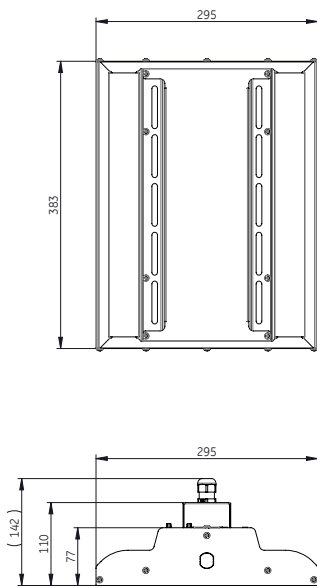

Lens Type	Mounting Height	Space Type
120° diffused	Below 6 m	Open floor plan
90°	Any	Open floor plan
55°	Any	Low or High Bay Racked Aisles

## Dimensions [mm]

1-Module

1-Module with sensor

2-Module

2-Module with sensor