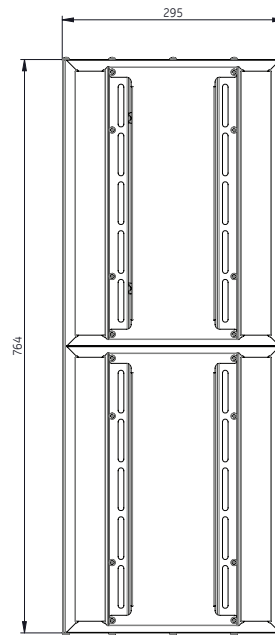

Lens Type	Mounting Height	Space Type
120° diffused	Below 6 m	Open floor plan
90°	Any	Open floor plan
55°	Any	Low or High Bay Racked Aisles

## Mounting options

Mounting options	Image	Order logic code								
<p><b>Standard Chain/Cable Mount</b> Available on all fixture configurations (chain not included). Y-Cable w/hook can be ordered as an accessory.</p>		<p>ST = Standard</p>								
<p><b>Trunking bracket</b> ABV1TKIT (2 per luminaire) 93027604</p>		<p><b>Rod suspension bracket</b> ABV1RKIT (2 per luminaire) (rod and fixing nuts not supplied) 93027605</p>								
<p><b>Y-Cable w/hook (optional)</b> Use with Standard Mounting Option only. Order separately. Price adder per pair. 1.5 m, 3 m, 4.5 m, 6 m lengths available.</p>		<table border="1"> <tbody> <tr> <td>ABHG-YCABLEHOOK1500MMPAIR</td> <td>13498</td> </tr> <tr> <td>ABHG-YCABLEHOOK3000MMPAIR</td> <td>13499</td> </tr> <tr> <td>ABHG-YCABLEHOOK4500MMPAIR</td> <td>13504</td> </tr> <tr> <td>ABHG-YCABLEHOOK6000MMPAIR</td> <td>13508</td> </tr> </tbody> </table>	ABHG-YCABLEHOOK1500MMPAIR	13498	ABHG-YCABLEHOOK3000MMPAIR	13499	ABHG-YCABLEHOOK4500MMPAIR	13504	ABHG-YCABLEHOOK6000MMPAIR	13508
ABHG-YCABLEHOOK1500MMPAIR	13498									
ABHG-YCABLEHOOK3000MMPAIR	13499									
ABHG-YCABLEHOOK4500MMPAIR	13504									
ABHG-YCABLEHOOK6000MMPAIR	13508									

## Dimensions [mm]

1-Module

1-Module with sensor

2-Module

2-Module with sensor